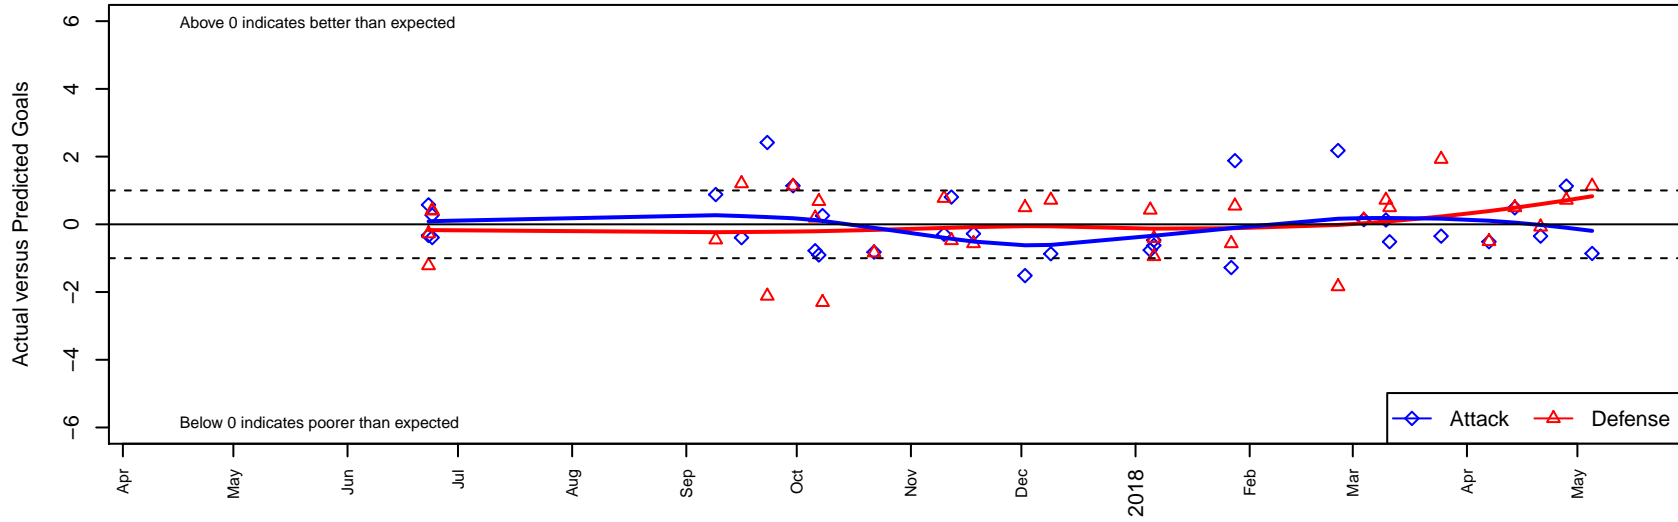

Eastside FC Reign G05

Eastside FC
Preston, WA
G05 total strength=1490
attack=10.17 defense=11.76
fall league = RCL G05 Div 1

alt names used:
G05 Eastside Reign PA
Eastside FC G05 Reign Pre-Academy (WA)
G05 Eastside Reign PA

Venues played:
2017 Rainier Challenge Copa U14
2017 RCL G05 Div 1
2017 FWRL G05
2017 PacNW Winter Classic 2004 Premier 2
2017 WYS Championship G05

Eastside FC Reign G05
Dots are actual minus expected GF (blue circles) and GA (red triangles).
Blue line is smoothed change in attack strength. Red is smoothed change in defense strength.

**attack and defense variance (black dot)
relative to other teams
and top 10 in region**

**attack and defense rating
relative to others at age
and all opponents in last 13 months**

Performance relative to 13 month average