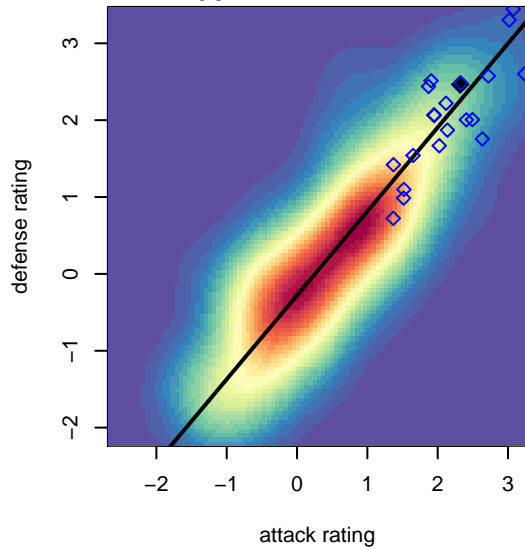

Eastside FC Reign G05

Eastside FC
Preston, WA
G05 total strength=1490
attack=10.17 defense=11.76
fall league = RCL G05 Div 1

alt names used:
G05 Eastside Reign PA
Eastside FC G05 Reign Pre-Academy (WA)
G05 Eastside Reign PA

Venues played:
2017 Rainier Challenge Copa U14
2017 RCL G05 Div 1
2017 FWRL G05
2017 PacNW Winter Classic 2004 Premier 2
2017 WYS Championship G05

Eastside FC Reign G05
Dots are actual minus expected GF (blue circles) and GA (red triangles).
Blue line is smoothed change in attack strength. Red is smoothed change in defense strength.

**attack and defense variance (black dot)
relative to other teams
and top 10 in region**

**attack and defense rating
relative to others at age
and all opponents in last 13 months**

Performance relative to 13 month average