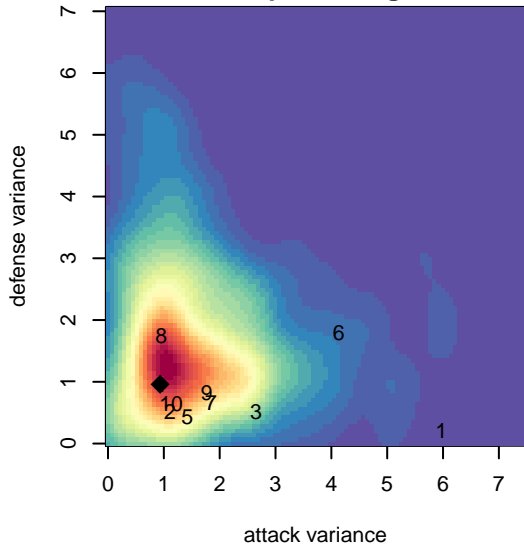

Eastside FC Reign G05

Eastside FC
Preston, WA
G05 total strength=1490
attack=10.17 defense=11.76
fall league = RCL G05 Div 1

alt names used:
G05 Eastside Reign PA
Eastside FC G05 Reign Pre-Academy (WA)
G05 Eastside Reign PA

Venues played:
2017 Rainier Challenge Copa U14
2017 RCL G05 Div 1
2017 FWRL G05
2017 PacNW Winter Classic 2004 Premier 2
2017 WYS Championship G05

Eastside FC Reign G05
Dots are actual minus expected GF (blue circles) and GA (red triangles).
Blue line is smoothed change in attack strength. Red is smoothed change in defense strength.

**attack and defense variance (black dot)
relative to other teams
and top 10 in region**

**attack and defense rating
relative to others at age
and all opponents in last 13 months**

Performance relative to 13 month average