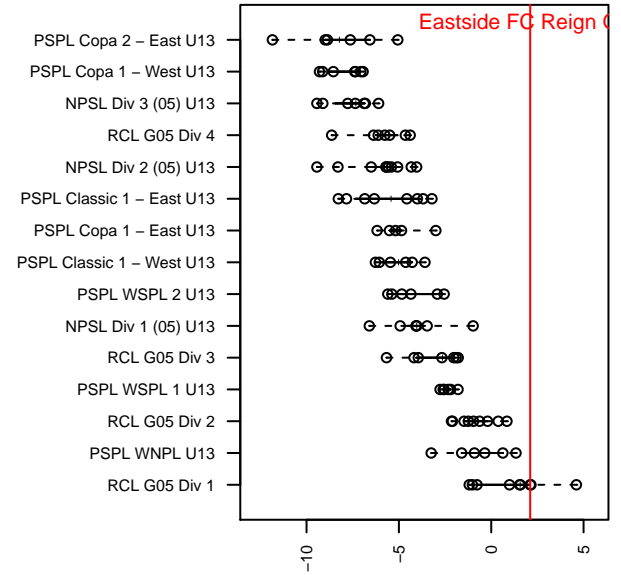

Eastside FC Reign G05

Eastside FC
Preston, WA
G05 total strength=1490
attack=10.17 defense=11.76
fall league = RCL G05 Div 1

alt names used:
G05 Eastside Reign PA
Eastside FC G05 Reign Pre-Academy (WA)
G05 Eastside Reign PA

Venues played:
2017 Rainier Challenge Copa U14
2017 RCL G05 Div 1
2017 FWRL G05
2017 PacNW Winter Classic 2004 Premier 2
2017 WYS Championship G05

Eastside FC Reign G05
Dots are actual minus expected GF (blue circles) and GA (red triangles).
Blue line is smoothed change in attack strength. Red is smoothed change in defense strength.

**attack and defense variance (black dot)
relative to other teams
and top 10 in region**

**attack and defense rating
relative to others at age
and all opponents in last 13 months**

Performance relative to 13 month average